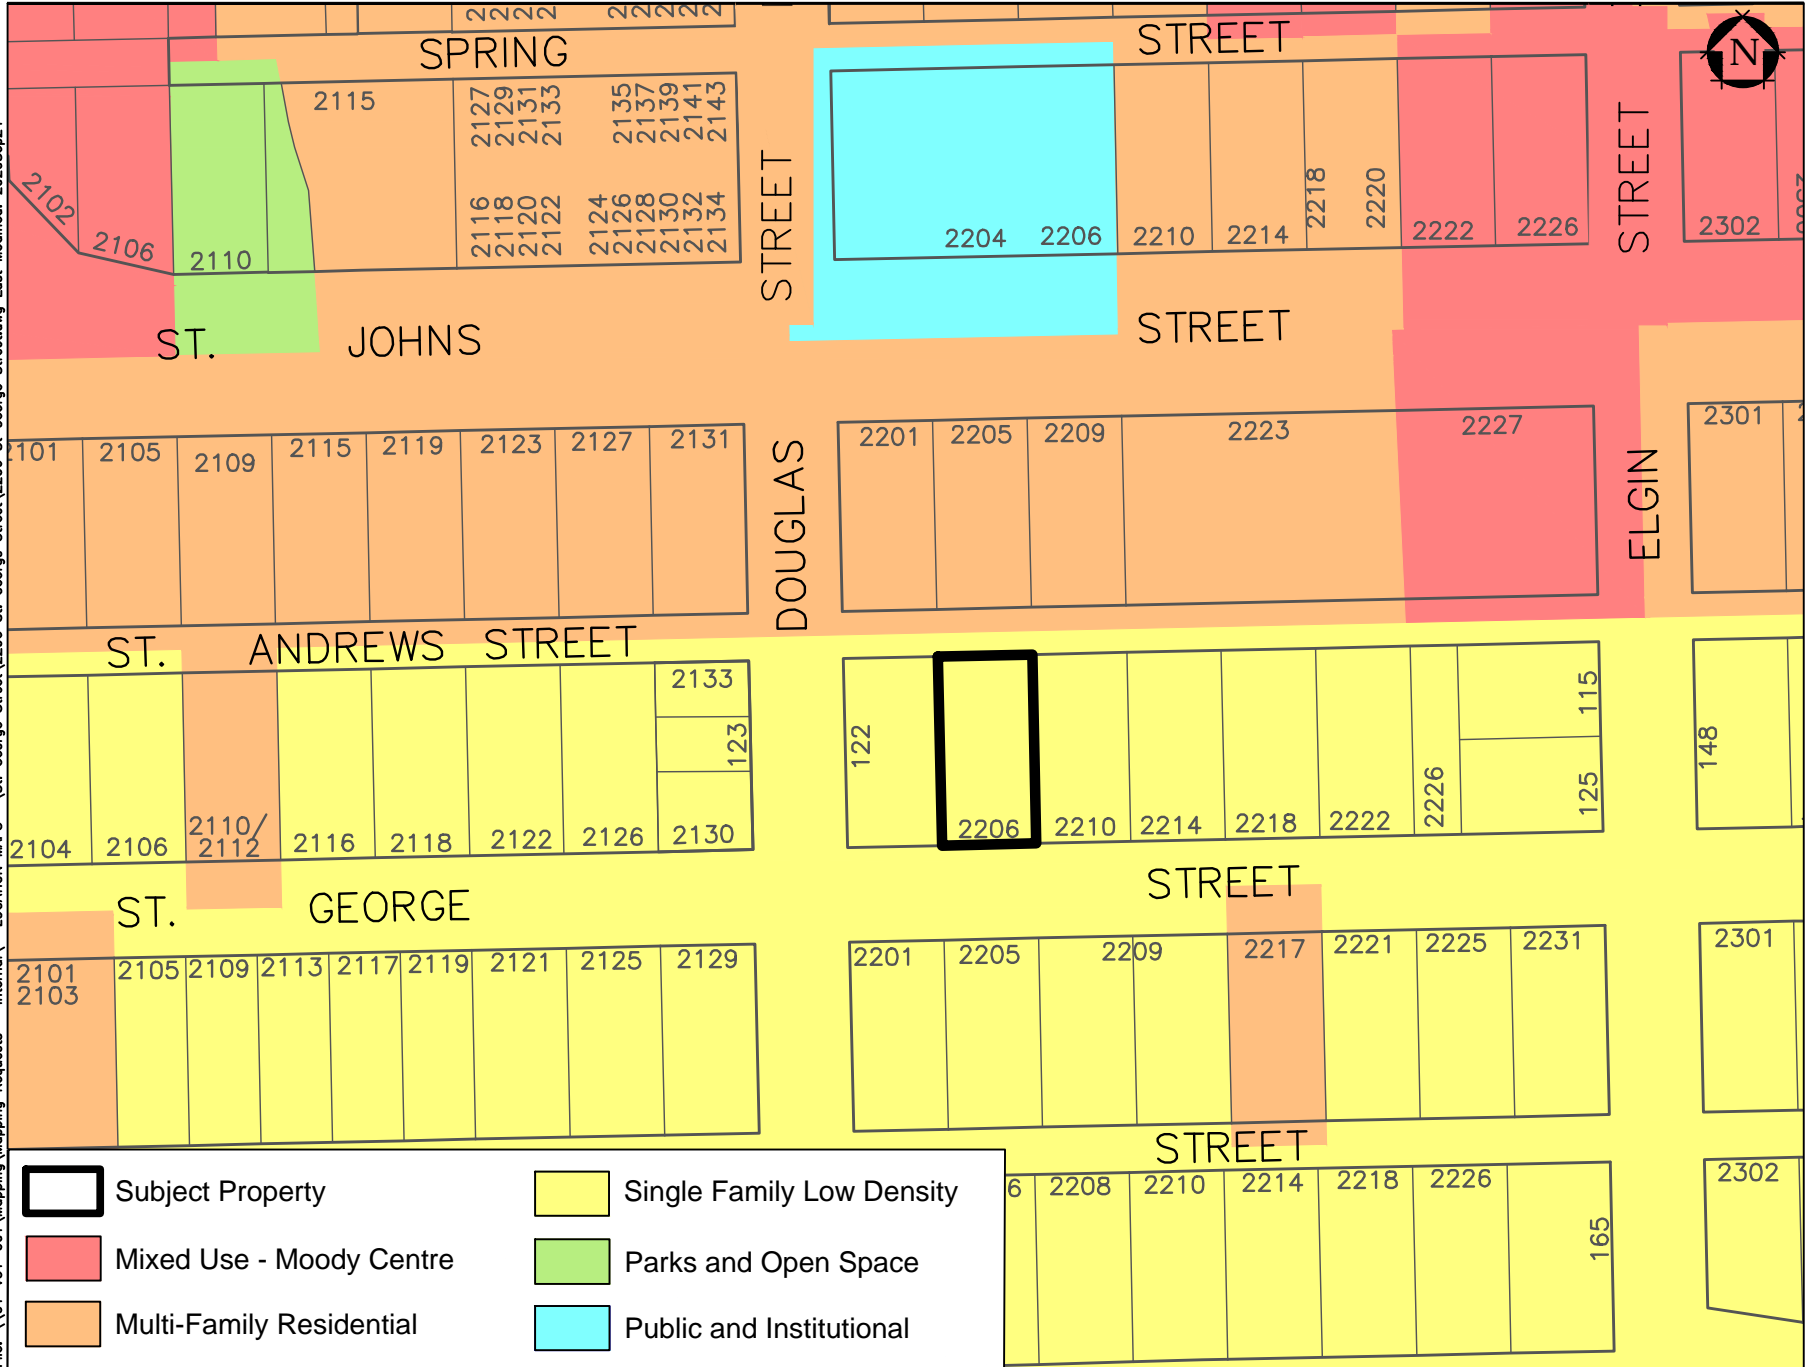

Land Use Designations - 2206 St. George Street

File: \\01-V51-001\Mapping\Mapping_Requests - Internal\ - LOCATION MAPS - \St. George Street\2206 St. George Street.dwg Last Modified: 2020Sep24

-  Subject Property
-  Mixed Use - Moody Centre
-  Multi-Family Residential
-  Single Family Low Density
-  Parks and Open Space
-  Public and Institutional