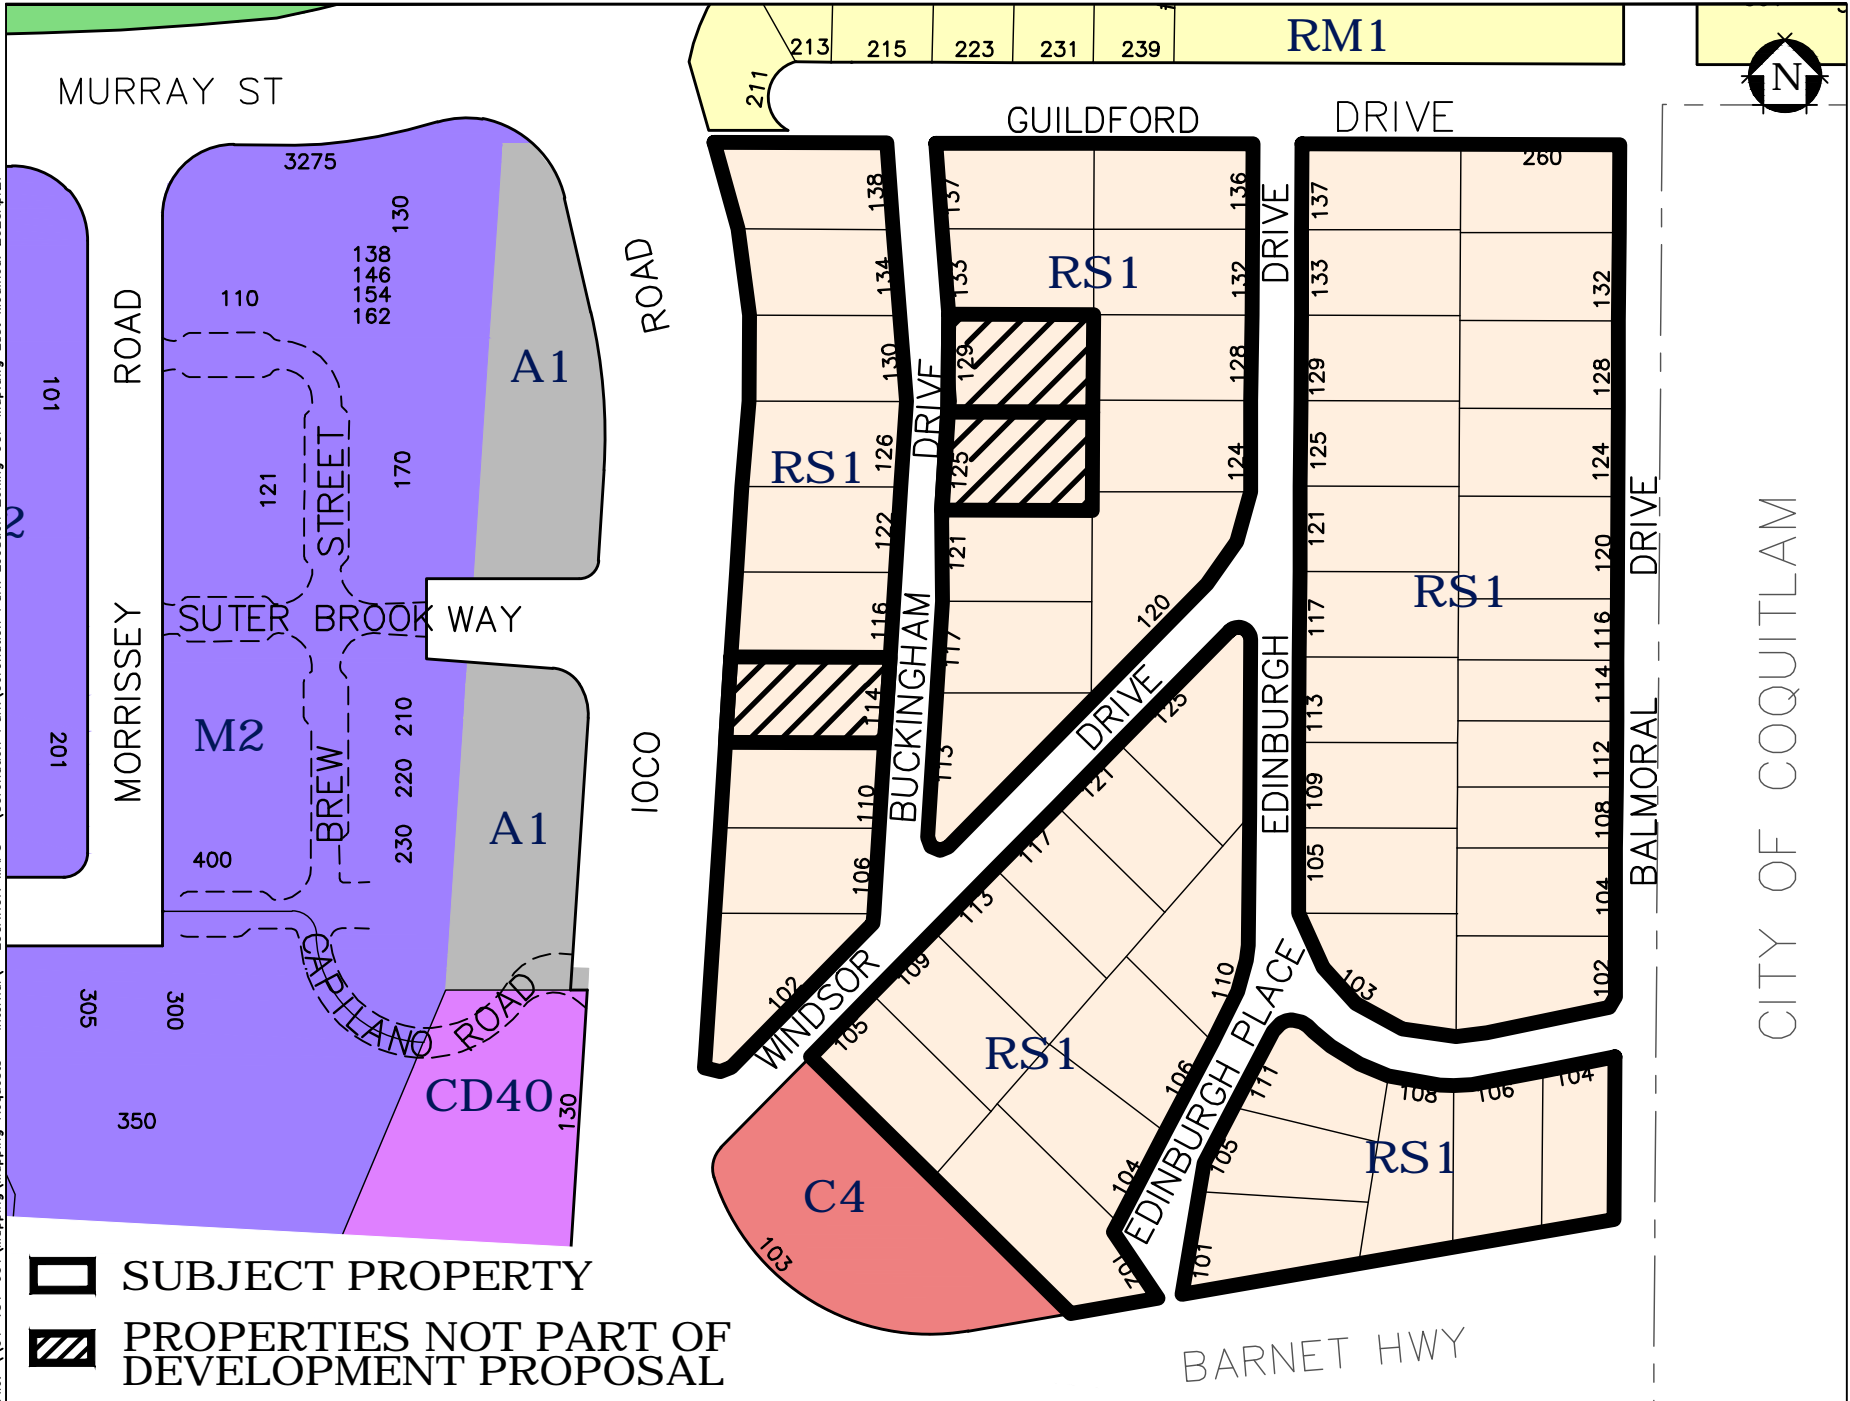

# ZONING MAP - Coronation Park

File: \\01-V51-001\Mapping\Mapping Requests - Internal\LOCATION MAPS - Coronation Park\Coronation Park Location Zoning OCP Map.dwg Last Modified: 2020Apr27

-  SUBJECT PROPERTY
-  PROPERTIES NOT PART OF DEVELOPMENT PROPOSAL