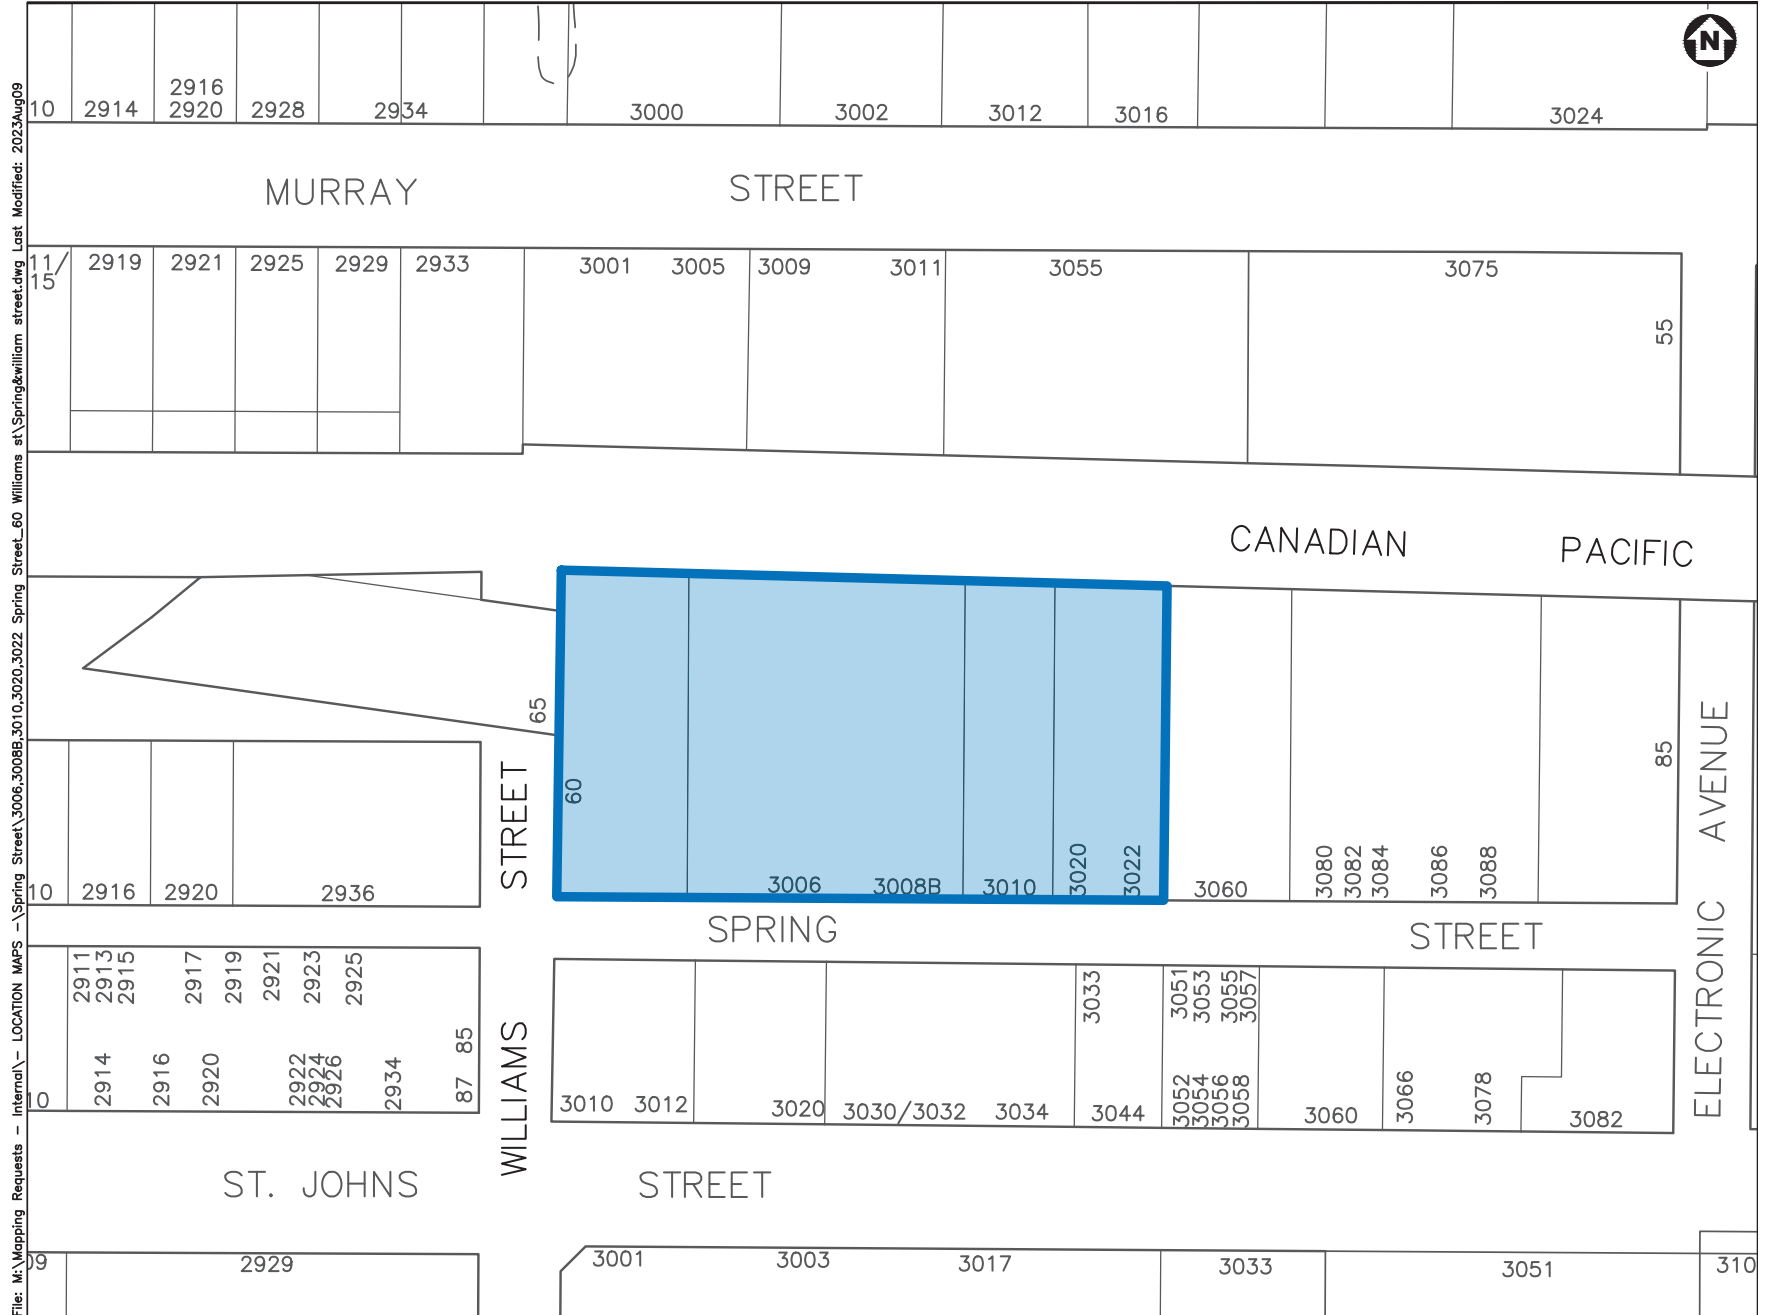

LOCATION MAP - 3006, 3008B, 3010, 3020, 3022 Spring st & 60 Williams st  SUBJECT PROPERTY

File: M:\Mapping Requests - Internal\ - LOCATION MAPS - \Spring Street\3006,3008B,3010,3020,3022 Spring Street_60 Williams st\Spring\william street.dwg Last Modified: 2023Aug09