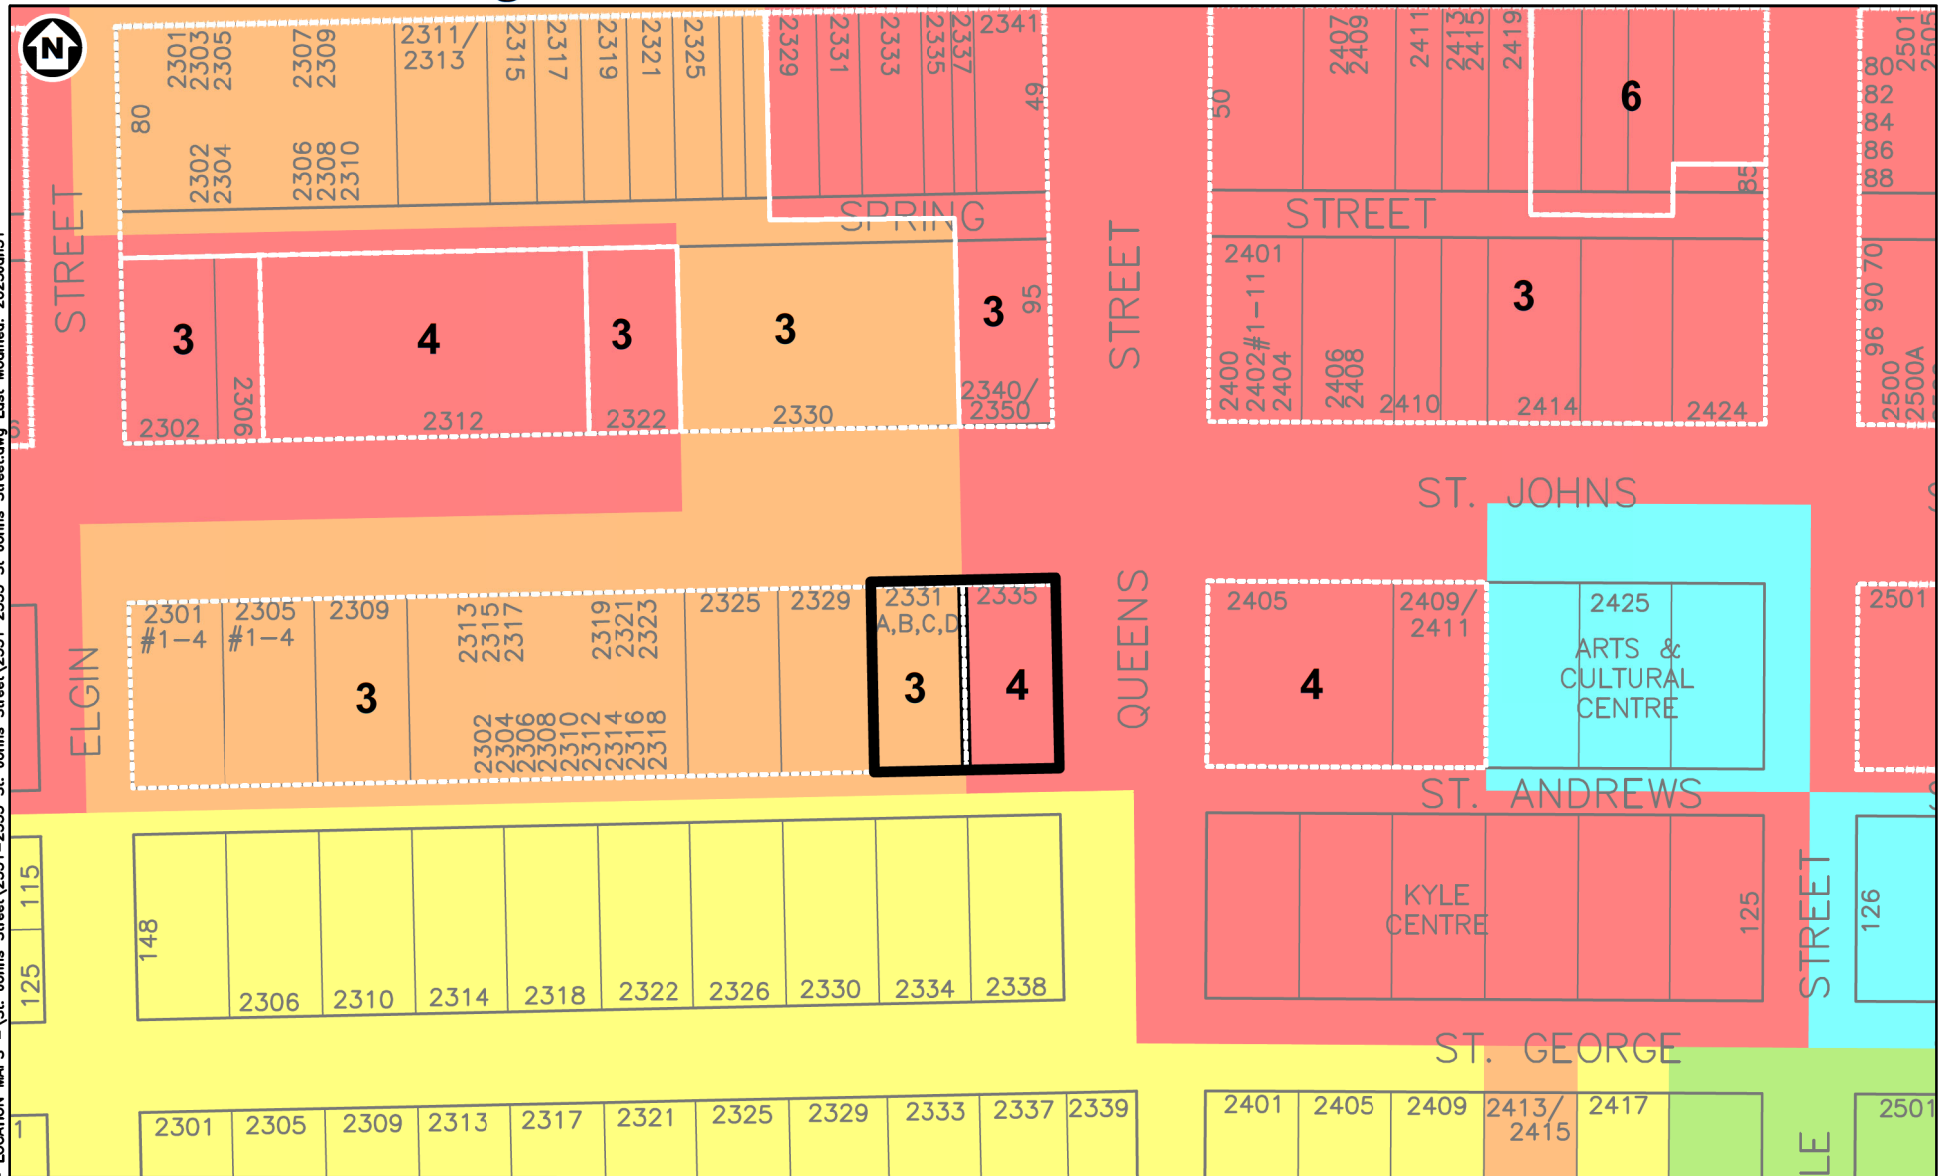

OCP Land Use Designations - 2331 - 2335 St. Johns Street

File: M:\Mapping Requests - Internal\LOCATION MAPS - \St. Johns Street\2331-2335 St. Johns Street.dwg Last Modified: 2023Jan31

Subject Property

Mixed Use - Moody Centre

Multi-Family Residential

Single Family Low Density

Public and Institutional

Parks and Open Space

6 Proposed Number of Storeys