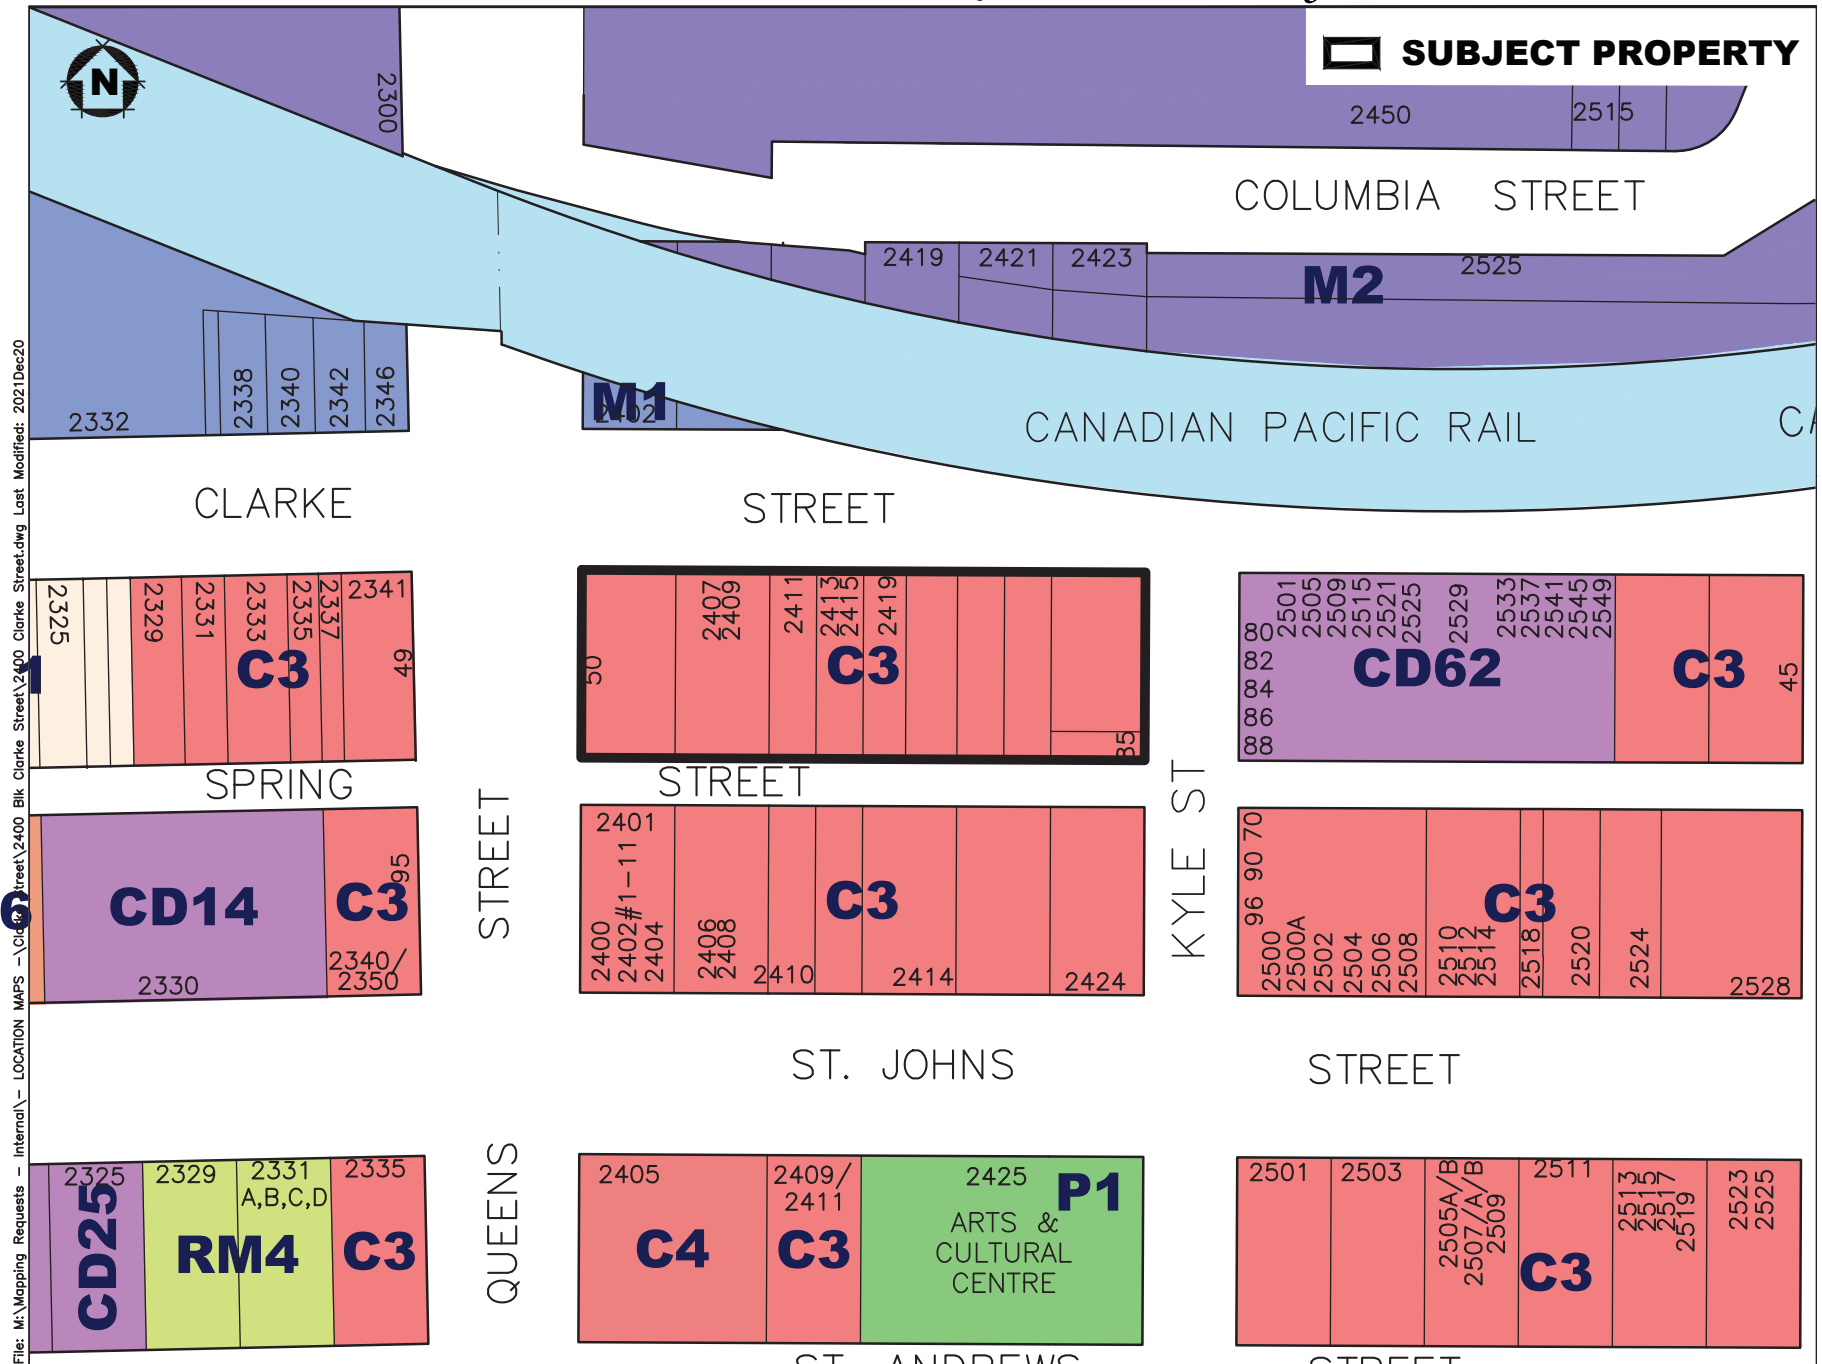

# ZONING MAP -2407-2421 Clarke St, 50 Queens St, 85 Kyle St

File: M:\Mapping Requests - Internal\ - LOCATION MAPS - Internal\ - LOCATION MAPS - Internal\ - CLARKE ST\2400 BK Clarke Street.dwg Last Modified: 2021Dec20