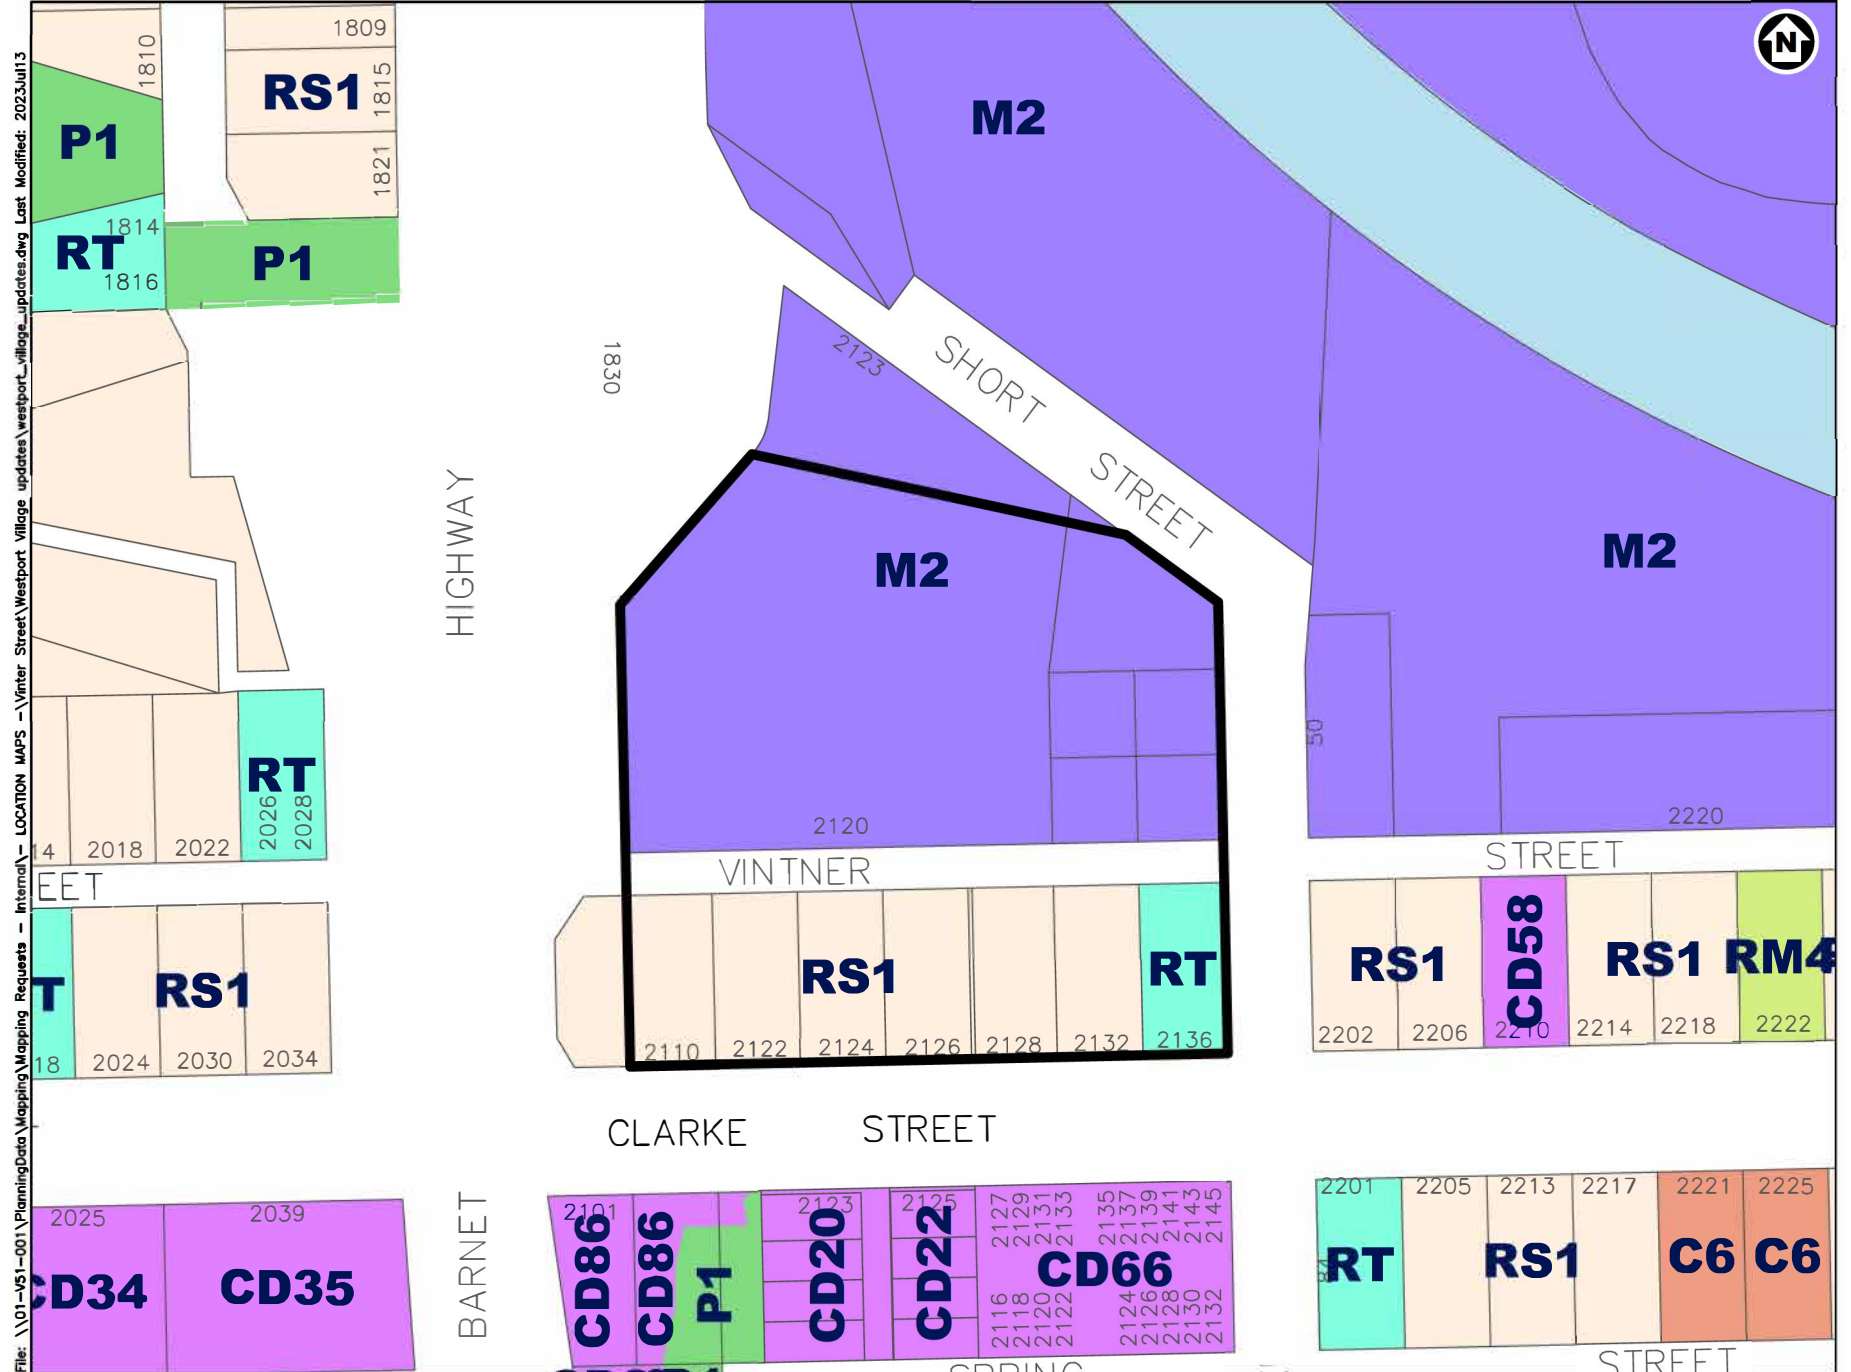

ZONING MAP - Westport Village Site

 **SUBJECT PROPERTY**

File: \\01-v51-001\PlanningData\Maping\Maping Requests - Internal\LOCATION MAPS - \Vinter Street\Westport Village updates\westport_village_updates.dwg Last Modified: 2023Jul13