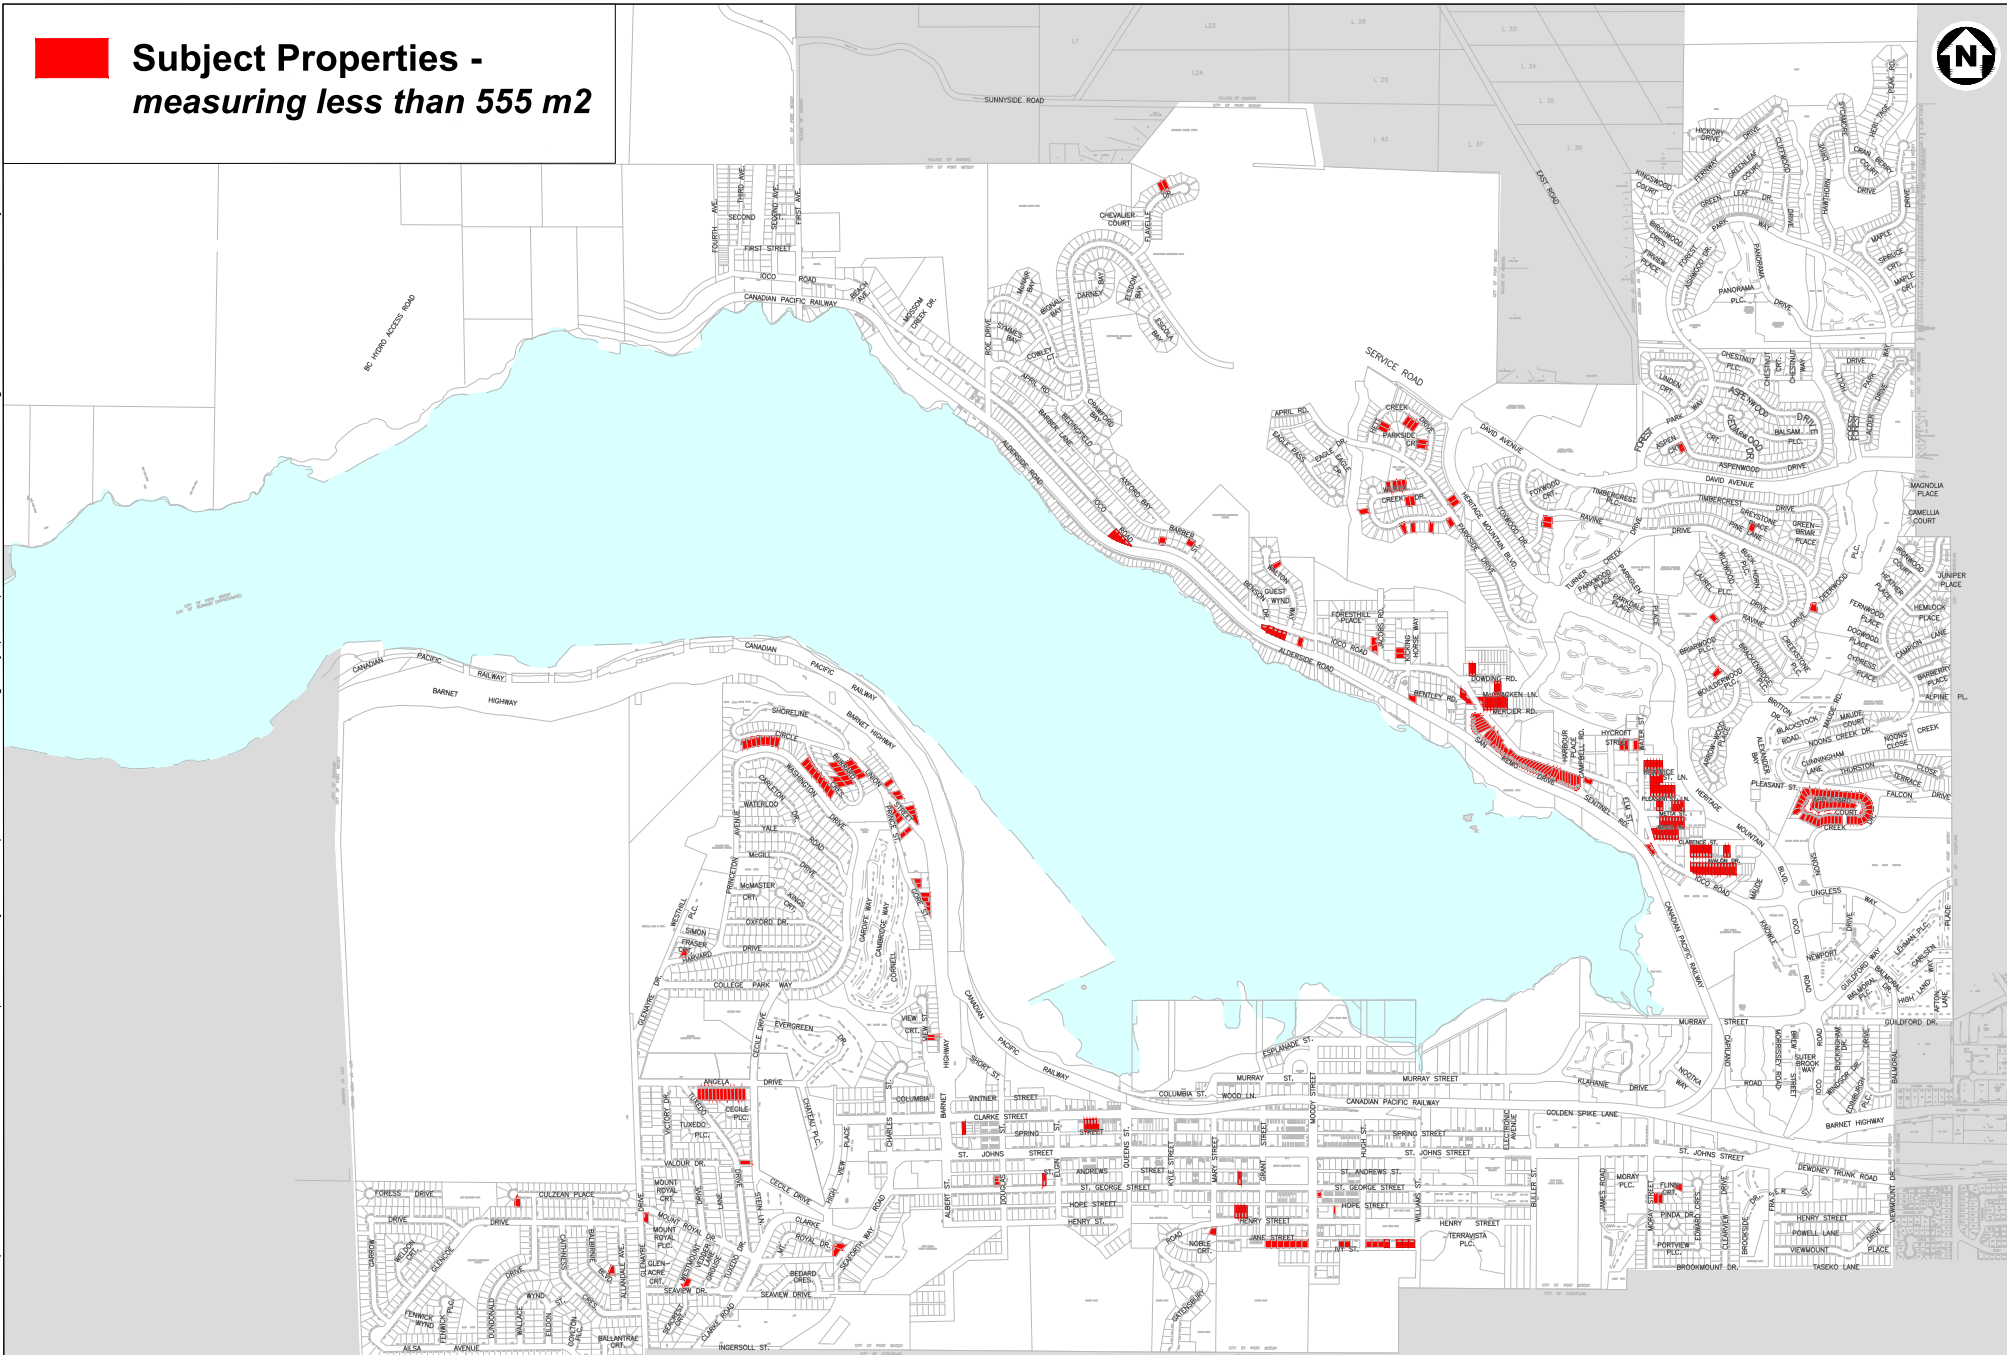

Subject Properties - measuring less than 555 m2

Pre-existing small lots City of Port Moody

MAP PRODUCED BY INFORMATION SERVICES Plot Date: 2-May-2022
CITY OF PORT MOODY

The City of Port Moody makes no representation or warranty expressed or implied with respect to the accuracy, completeness or appropriateness of the information contained hereon.