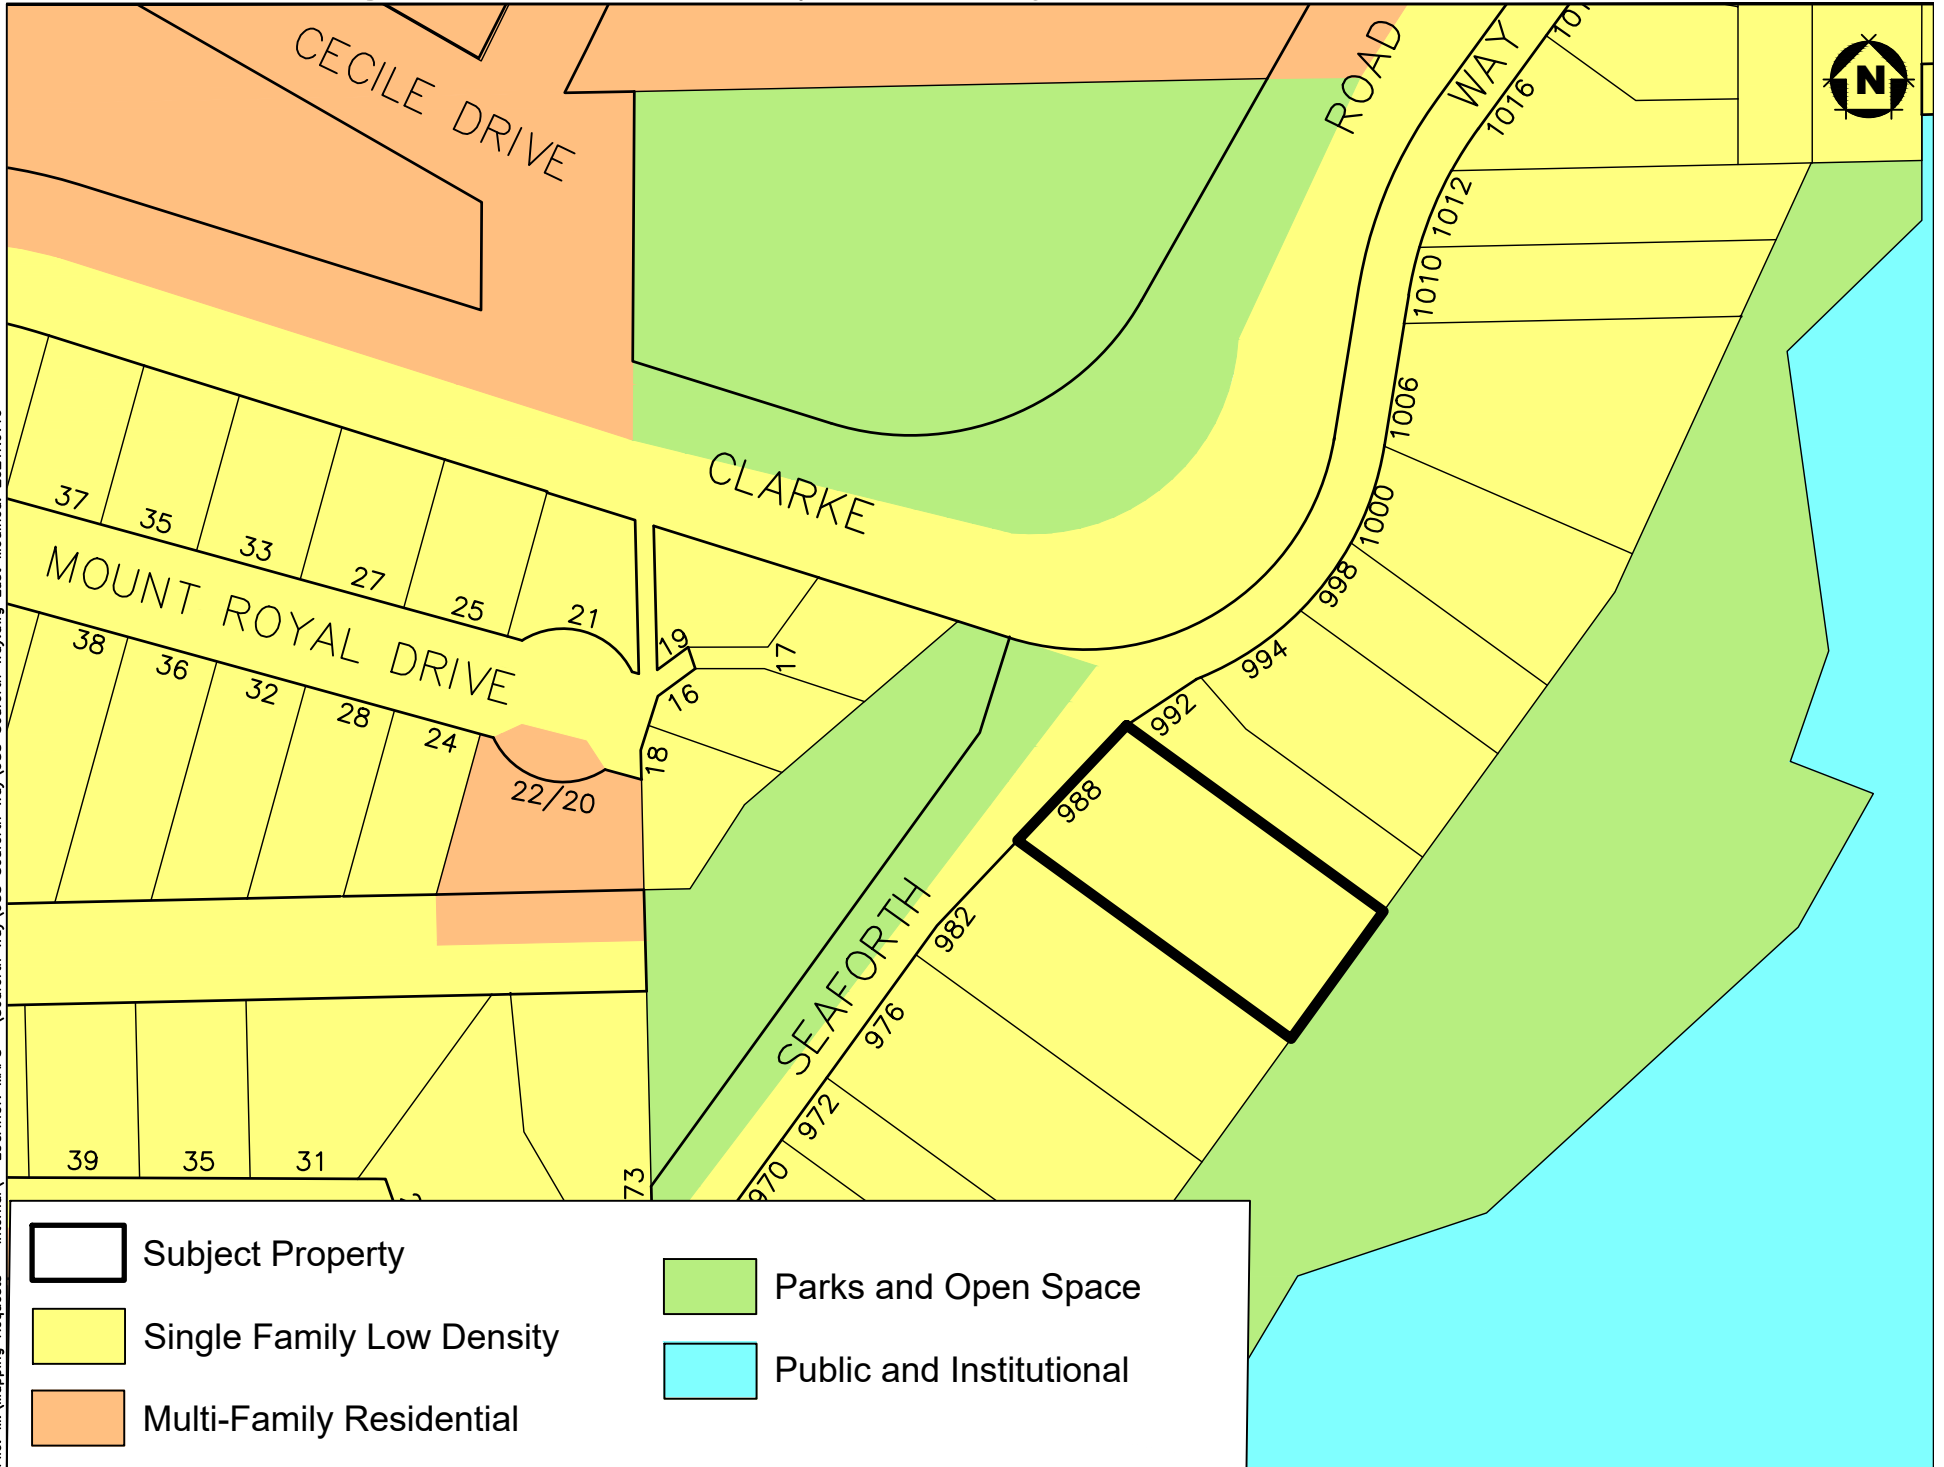

Land Use Designations - 988 Seaforth Way

File: M:\Mapping Requests - Internal\LOCATION MAPS - \Seaforth Way\988 Seaforth Way\988 Seaforth Way.dwg Last Modified: 2021Nov19

	Subject Property		Parks and Open Space
	Single Family Low Density		Public and Institutional
	Multi-Family Residential		