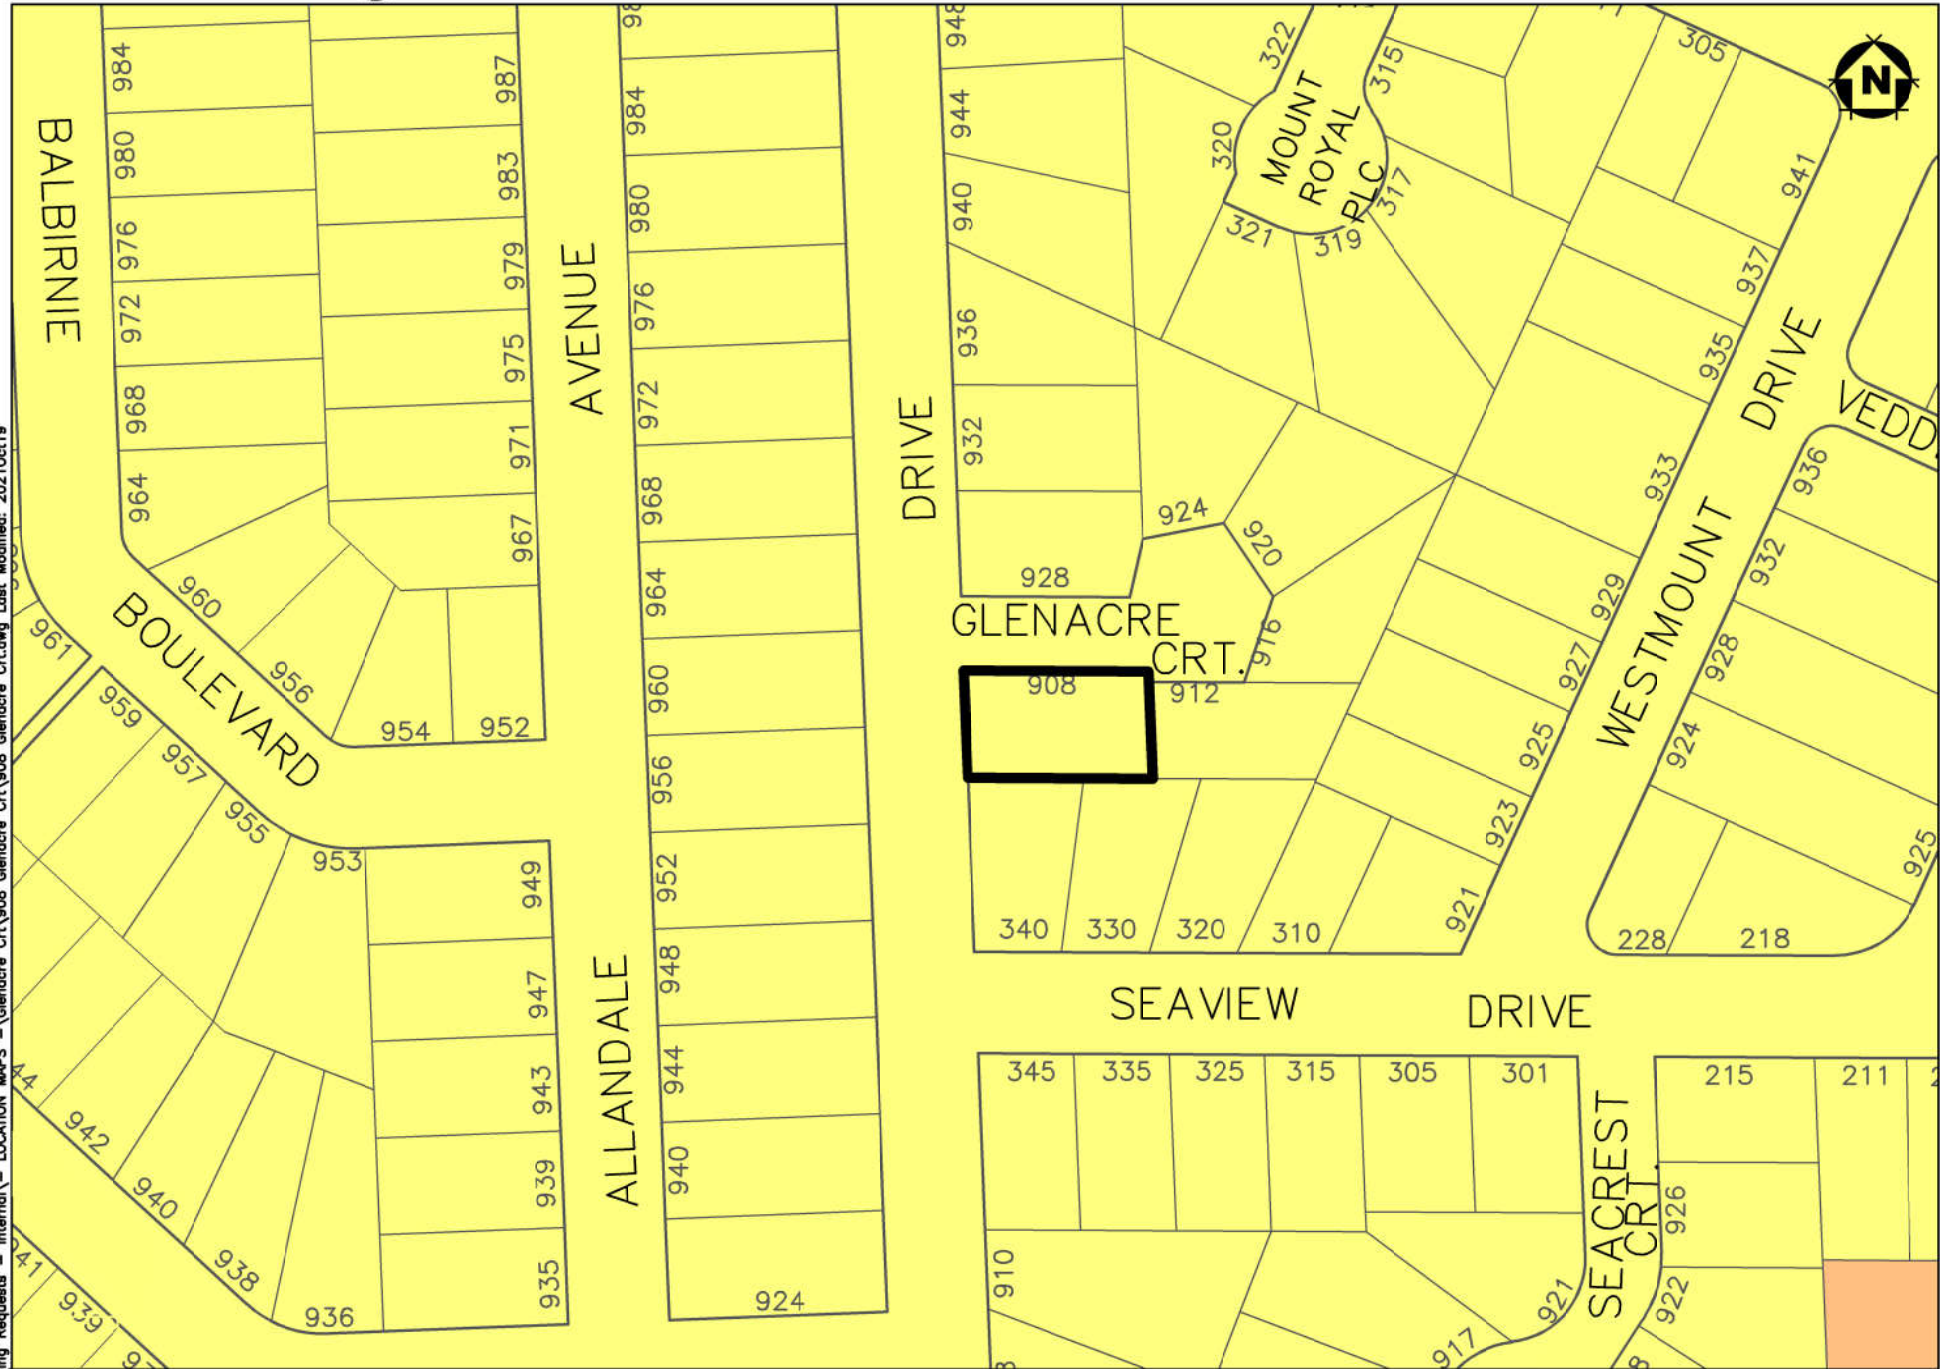

# Land Use Designations - 908 Glenacre Court

File: M:\Mapping Requests - Internal\ - LOCATION MAPS - \Glenacre Crt\908 Glenacre Crt.dwg Last Modified: 2021Oct19

Subject Property

Single Family Low Density