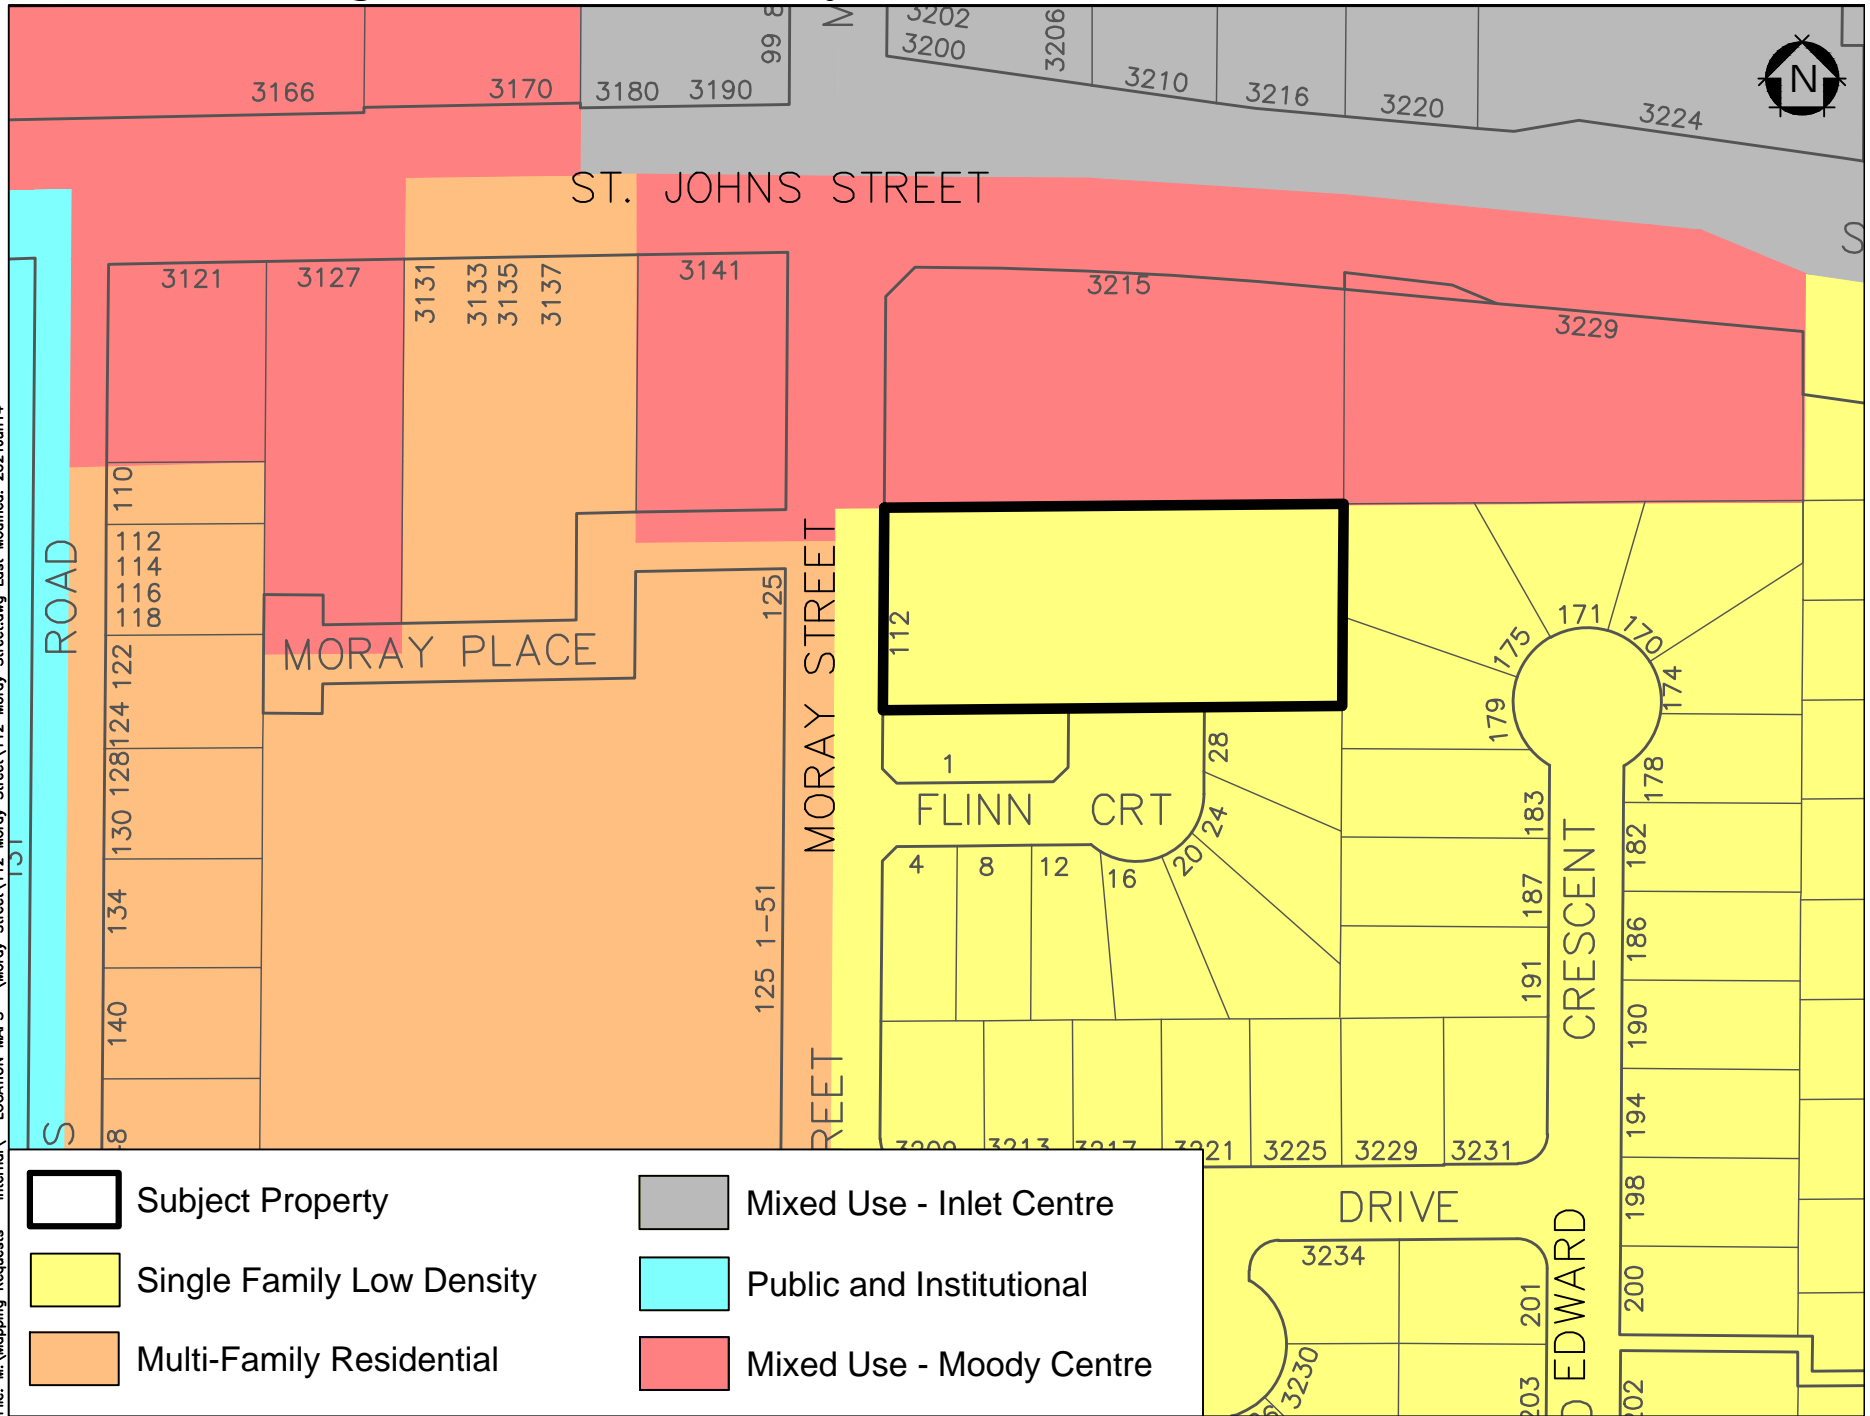

Land Use Designations - 112 Moray Street

File: M:\Mapping_Requests - Internal\LOCATION MAPS - Moray Street\112 Moray Street\112_Moray_Street.dwg Last Modified: 2021 Jun 14

- | | | | |
|---|---------------------------|---|--------------------------|
|  | Subject Property |  | Mixed Use - Inlet Centre |
|  | Single Family Low Density |  | Public and Institutional |
|  | Multi-Family Residential |  | Mixed Use - Moody Centre |